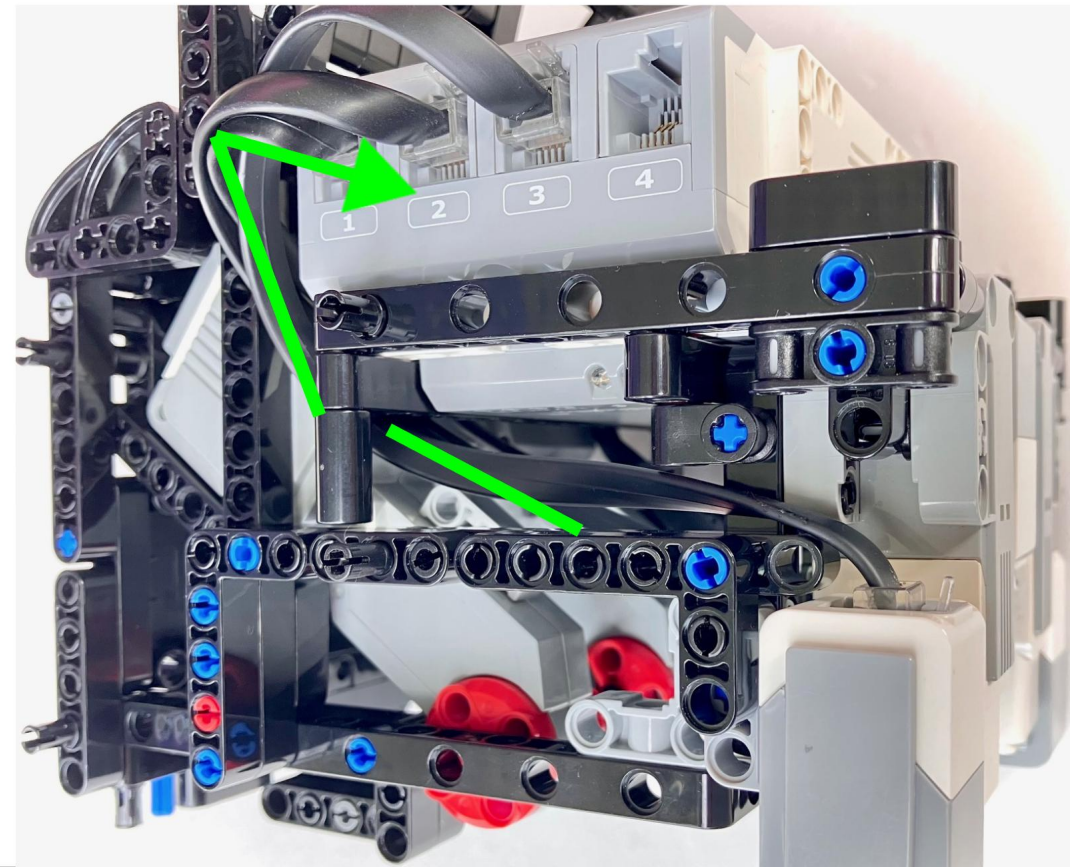

Run Drive Motor Wires down between the motors, out the left side, and up to the EV3

Attachment Motors

C = Left Motor
D = Right Motor

Remove front caster, run the Wires between the frame pieces, towards the left rear side, and up to the EV3

Attachment Sensor 2 = Color Sensor

Remove front caster, run the Wire between the frame pieces, towards the right rear side, and up to the EV3

Line Sensors

1 = Left Sensor

3 = Right Sensor

Run the Wires straight back, towards the right rear side, and up to the EV3