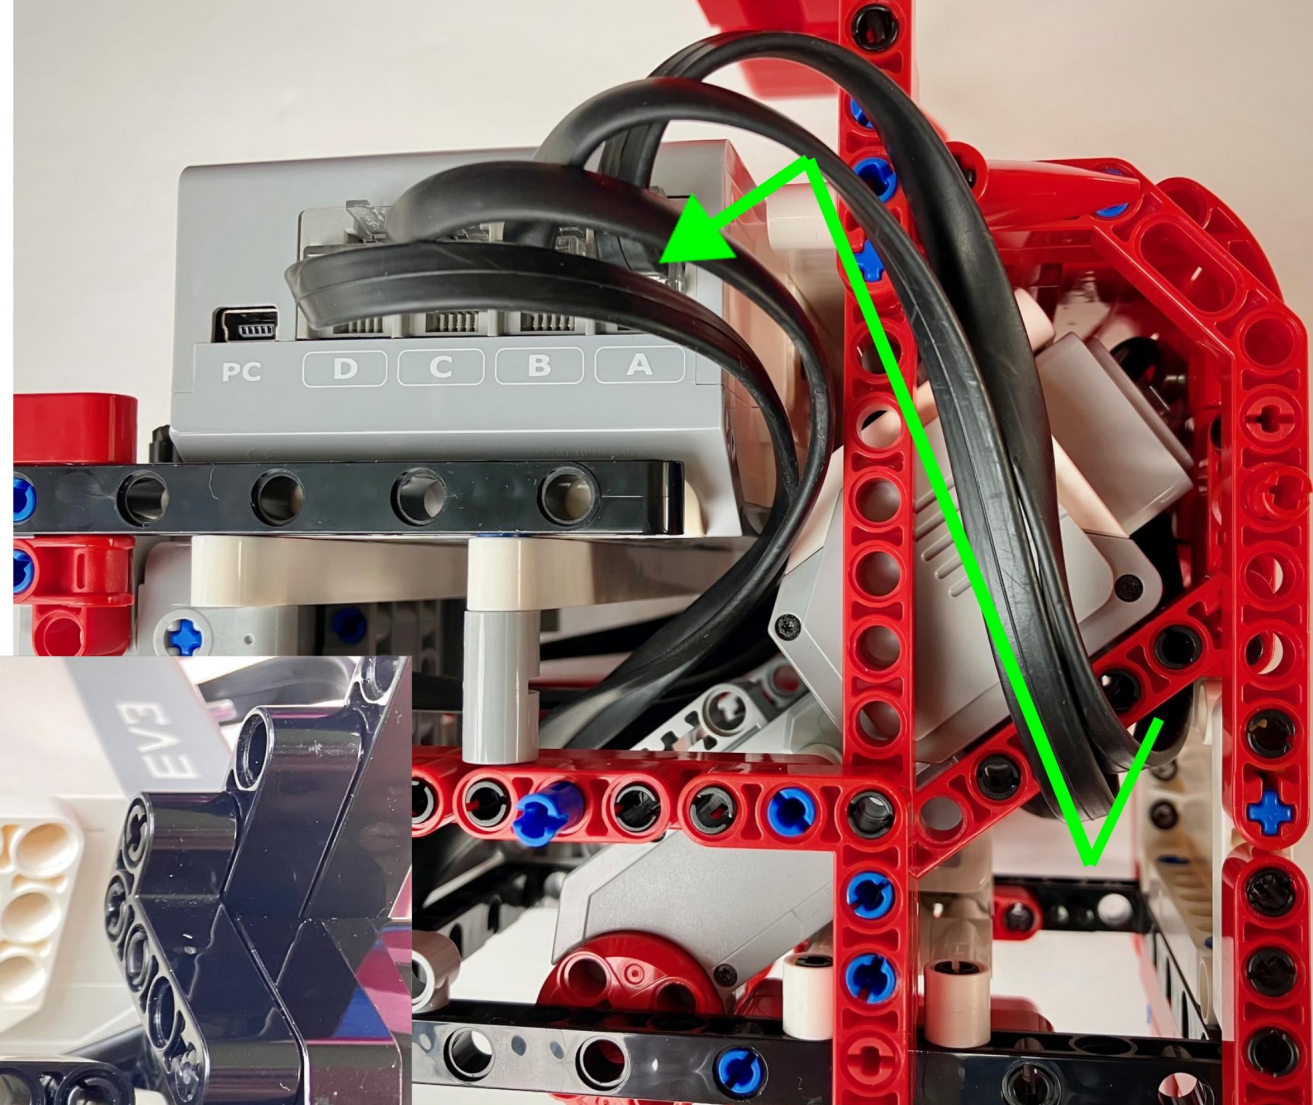

Drive Motors

A = Right Motor
B = Left Motor

Run Drive Motor Wires down between the motors, out the left side, and up to the EV3