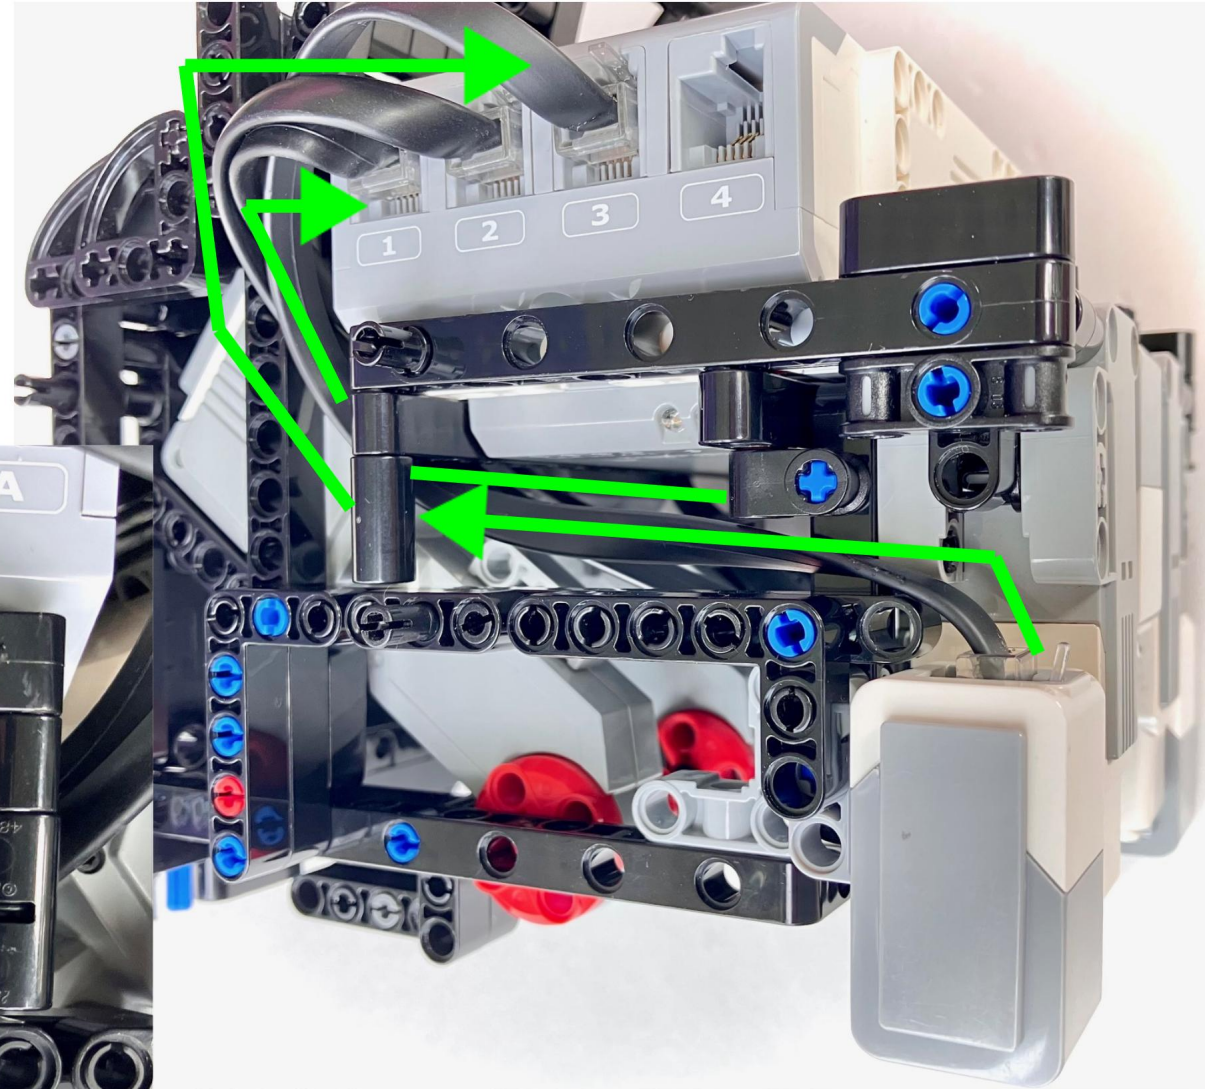

Attachment Sensor 2 = Color Sensor

Remove front caster, run the Wire between the frame pieces, towards the right rear side, and up to the EV3

Line Sensors

1 = Left Sensor

3 = Right Sensor

Run the Wires straight back, towards the right rear side, and up to the EV3