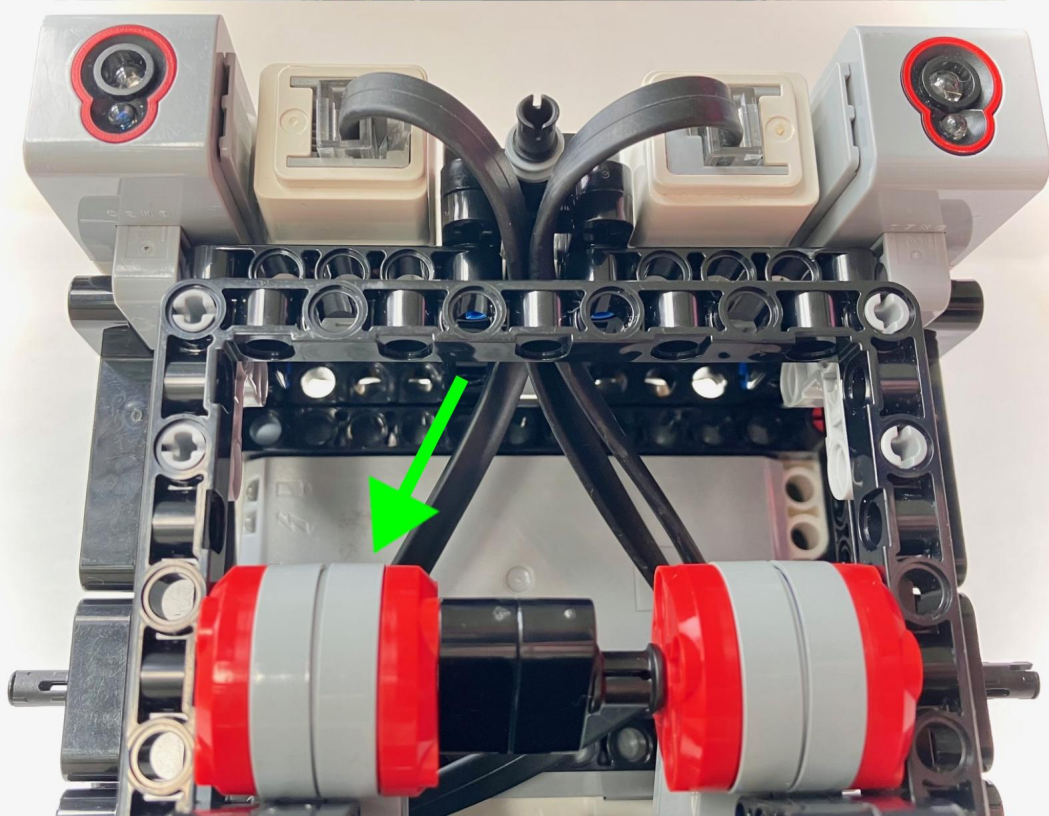

Run Drive Motor Wires down between the motors, out the left side, and up to the EV3

Attachment Motors

C = Left Motor
D = Right Motor

Remove front caster, run the Wires between the frame pieces, towards the left rear side, and up to the EV3

Attachment Sensor 2 = Color Sensor

Remove front caster, run the Wire between the frame pieces, towards the right rear side, and up to the EV3

Line Sensors

1 = Left Sensor

3 = Right Sensor

Run the Wires straight back, towards the right rear side, and up to the EV3