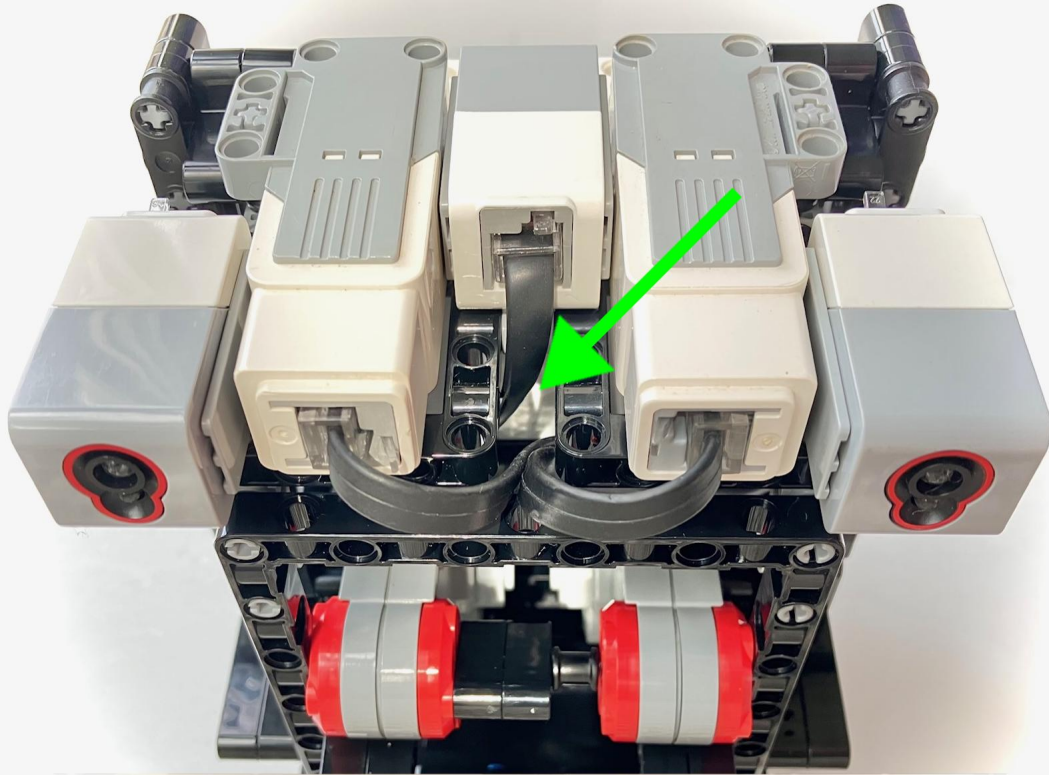

Attachment Sensor 2 = Color Sensor

Remove front caster, run the Wire between the frame pieces, towards the right rear side, and up to the EV3