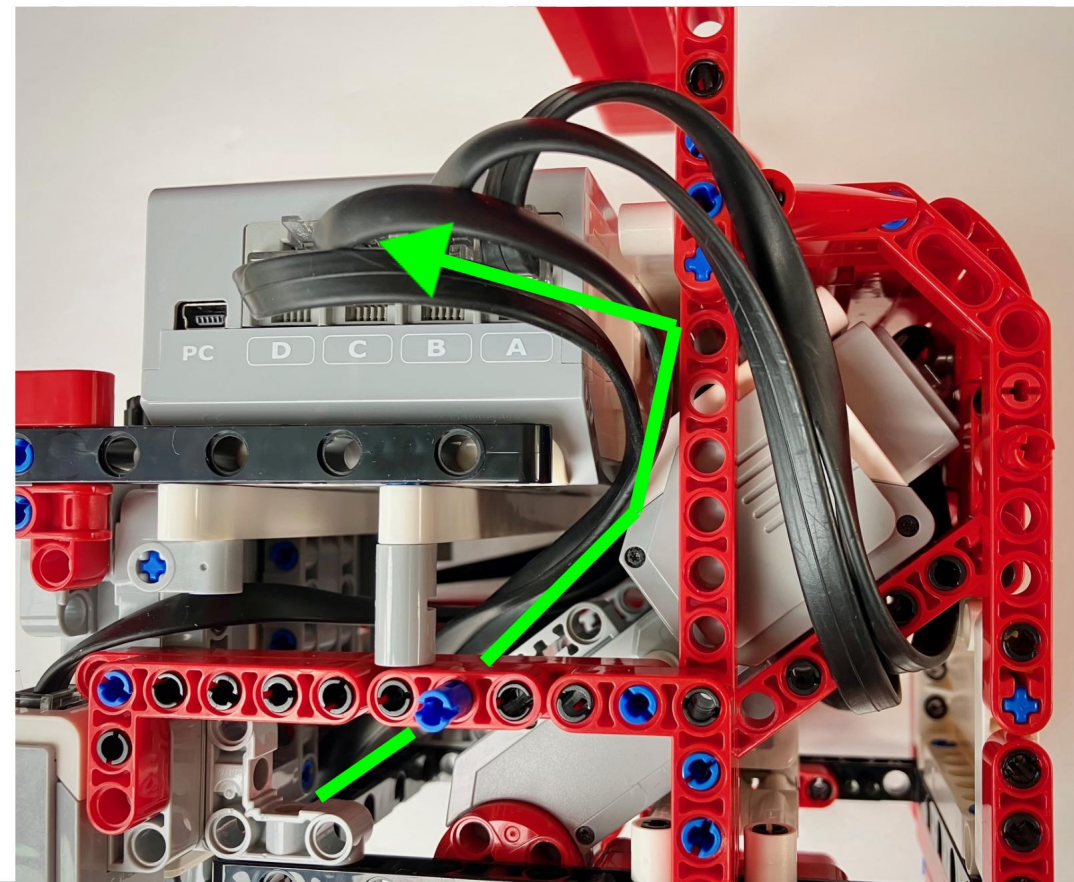

Run Drive Motor Wires down between the motors, out the left side, and up to the EV3

Attachment Motors

C = Left Motor
D = Right Motor

Remove front caster, run the Wires between the frame pieces, towards the left rear side, and up to the EV3

Attachment Sensor 2 = Color Sensor

Remove front caster, run the Wire between the frame pieces, towards the right rear side, and up to the EV3

Line Sensors

1 = Left Sensor

3 = Right Sensor

Run the Wires straight back, towards the right rear side, and up to the EV3