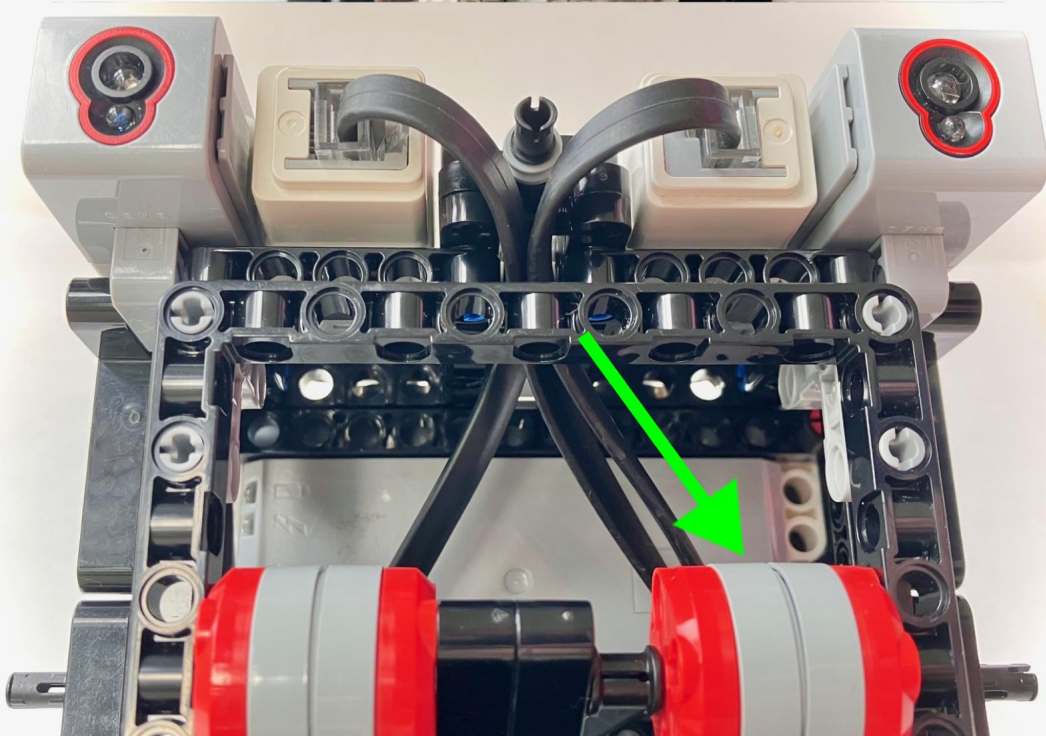

Run Drive Motor Wires down between the motors, out the left side, and up to the EV3

Attachment Motors

C = Left Motor
D = Right Motor

Remove front caster, run the Wires between the frame pieces, towards the left rear side, and up to the EV3