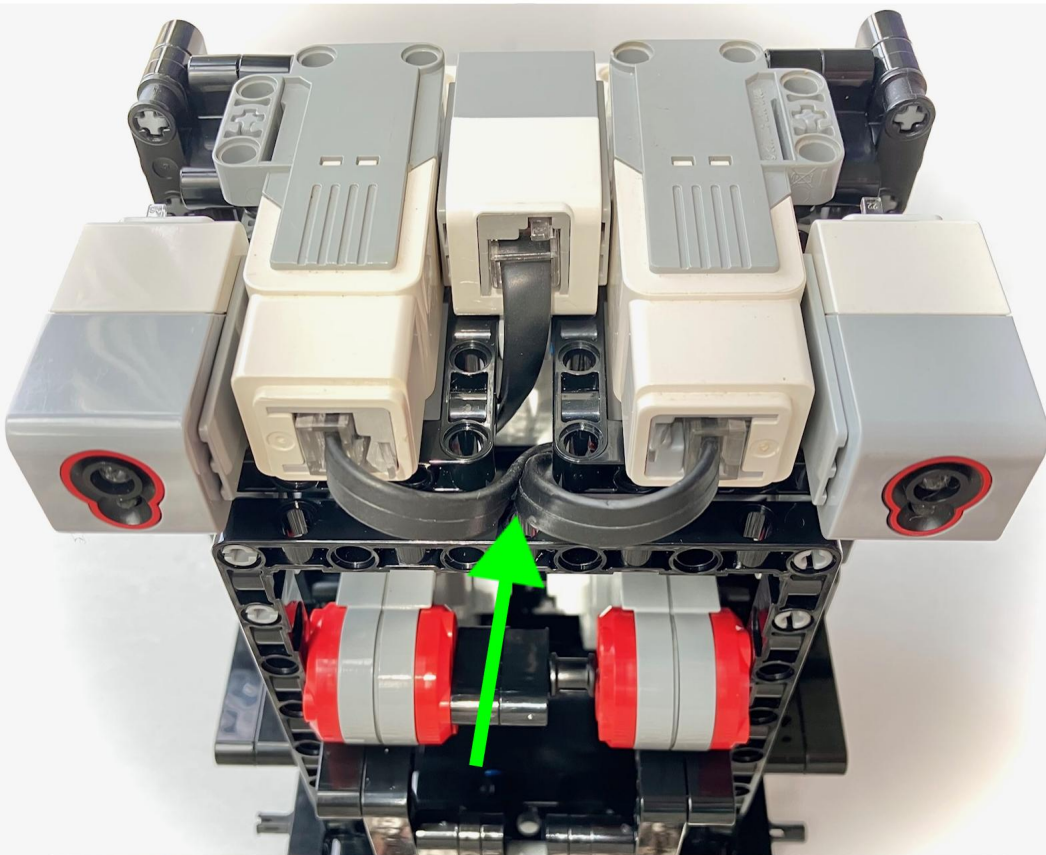

Run Drive Motor Wires down between the motors, out the left side, and up to the EV3

Attachment Motors

C = Left Motor
D = Right Motor

Remove front caster, run the Wires between the frame pieces, towards the left rear side, and up to the EV3