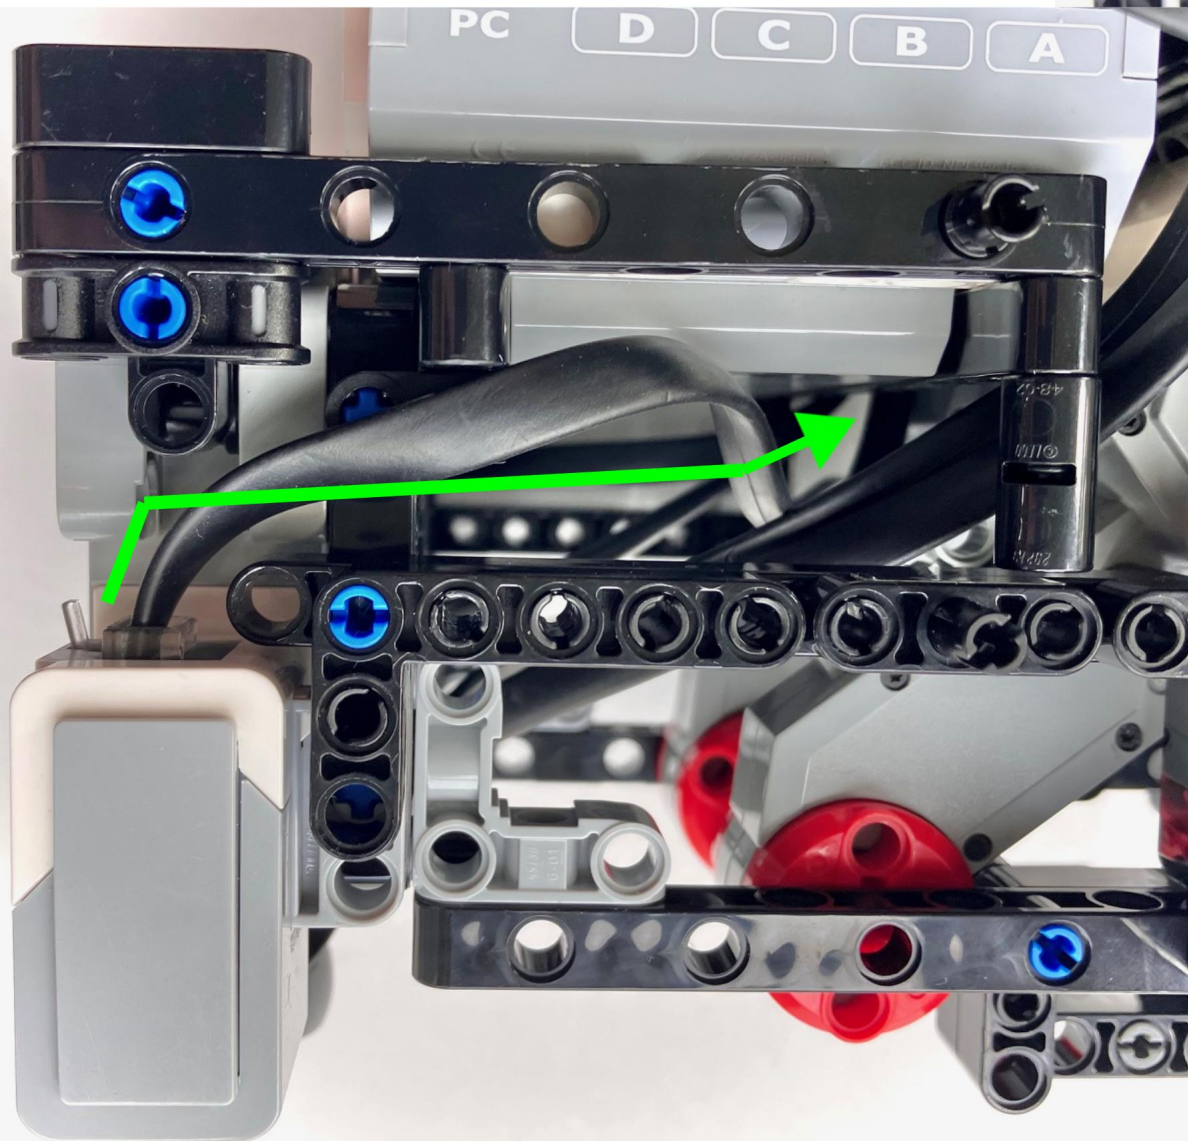

Attachment Sensor 2 = Color Sensor

Remove front caster, run the Wire between the frame pieces, towards the right rear side, and up to the EV3

Line Sensors

1 = Left Sensor

3 = Right Sensor

Run the Wires straight back, towards the right rear side, and up to the EV3